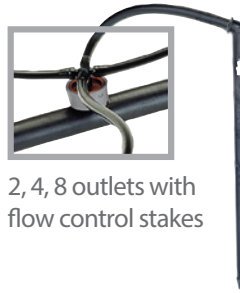

Structured for durability and performance, ClickTif is available in a wide range of dripper models and accessories, featuring four design elements to minimize clogging: a protected water inlet, a flushing mechanism for the regulating diaphragm, strong turbulent flow in the labyrinth for continual cleaning, and large water passages. Color-coded for easy identification, ClickTif offers a standard 5 mm tapered outlet for seamless connectivity with connectors or a barb outlet for 3/5 tube compatibility.

Color Code

	Dripper cover color	Flow rate (l/h)
	Grey	1.3
	Brown	2.0
	Blue	3.0
	Black	4.0
	Green	8.0
	Red	12.0

Technical data

	Nominal flow rate: 1.3, 2.0, 3.0, 4.0, 8.0, 12.0 l/h
--	---

	ND: Opening pressure: 8 m Closing pressure: 3 m Pressure regulating range: 0.5-3.5 bar Minimum recommended pressure: 1.0 bar
--	--

	Recommended Filtration: 130 microns
--	--

ClickTif Accessories

2, 4, 8 outlets with flow control stakes

3/5 PVC or PE extension tube stabilizer stake

Drop Guide

Use as single outlet for drop guide

Labyrinth Stakes

Working with multiple outlets:

1. Use labyrinth stakes to improve uniformity
2. Minimum recommended working pressure: 1 bar
3. Maximum recommended flow per outlet: 2.0 l/h

2.5 mm Punch

Special design for comfortable punching and inserting of ClickTif drippers