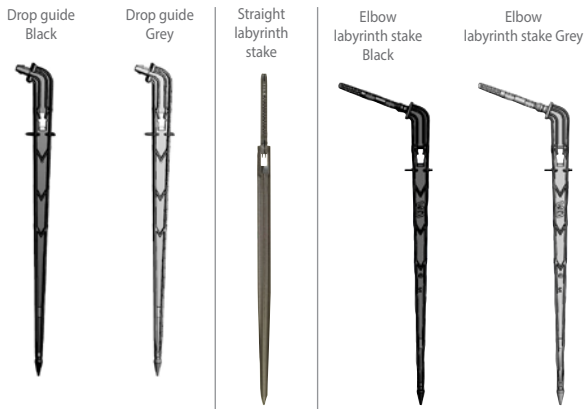

Structured for durability and performance, ClickTif is available in a wide range of dripper models and accessories, featuring four design elements to minimize clogging: a protected water inlet, a flushing mechanism for the regulating diaphragm, strong turbulent flow in the labyrinth for continual cleaning, and large water passages. Color-coded for easy identification, ClickTif offers a standard 5 mm tapered outlet for seamless connectivity with connectors or a barb outlet for 3/5 tube compatibility.

Crafted from chemical-resistant, high-grade plastic, ClickTif is durable even in harsh conditions. With two models available – PC and ND – each with unique features, ClickTif caters to diverse irrigation needs. The ND model's 'sharp edge' design prevents dirt accumulation, ensuring reliable operation even in challenging conditions.

Color Code

	Dripper cover color	Flow rate (l/h)
	Grey	1.3
	Brown	2.0
	Blue	3.0
	Black	4.0
	Green	8.0
	Red	12.0

Technical data

	Nominal flow rate: 1.3, 2.0, 3.0, 4.0, 8.0, 12.0 l/h
--	---

	ND: Opening pressure: 8 m Closing pressure: 3 m Pressure regulating range: 0.5-3.5 bar Minimum recommended pressure: 1.0 bar
--	--

	Recommended Filtration: 130 microns
--	--

ClickTif Accessories

2, 4, 8 outlets with flow control stakes

3/5 PVC or PE extension tube stabilizer stake

Drop Guide

Use as single outlet for drop guide

Labyrinth Stakes